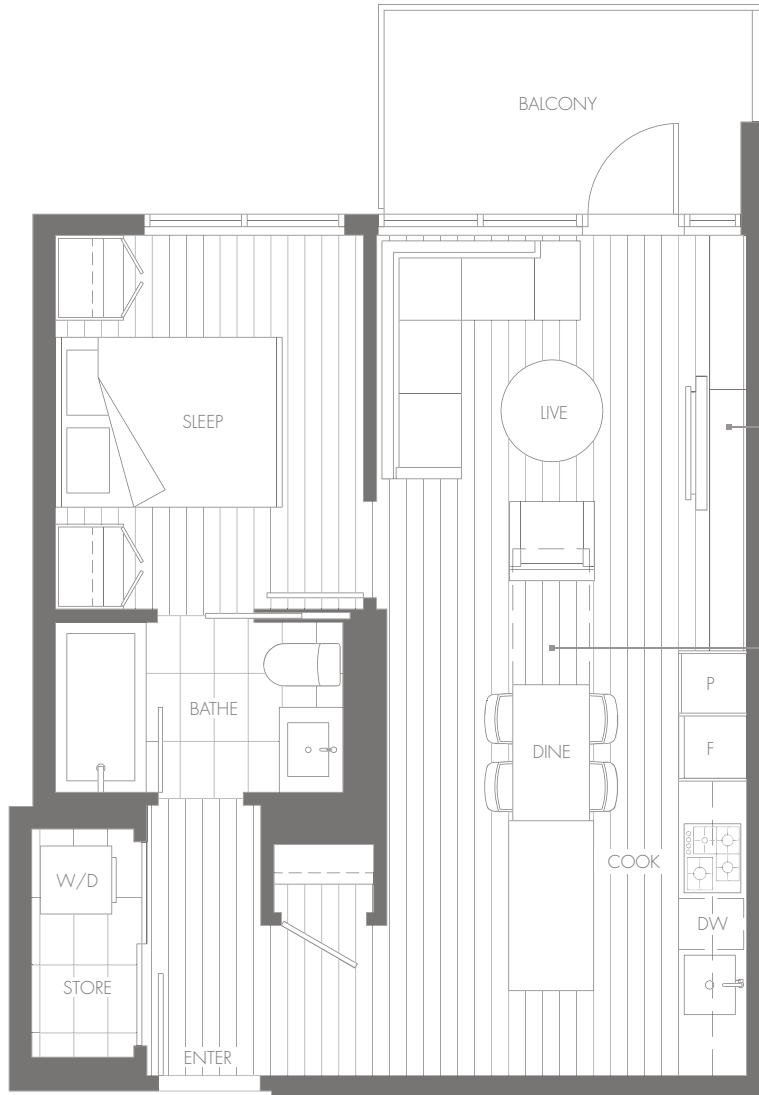

PLAN D

1 BEDROOM

LIVING	560 SF
BALCONY	66 SF
TOTAL	626 SF

BOSASPACE™
EXPONENTIAL LIVING SYSTEMS

SleepTHEATRE™
Your TV slides to reveal more space: a daybed-sofa to seat 3 or a spare bed for an overnight guest.

ExtenTABLE™
Your kitchen island for meal prepping transforms into a long table for dining, comfortably seating 8.

LEVEL 9-25

VIEWS TO FRASER RIVER